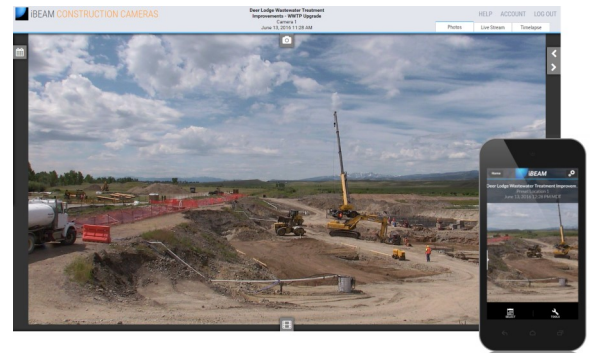

iBEAM Fixed 4K™ HD STREAMING VIDEO

The iBEAM Fixed 4K camera system combines live video and time-lapse photo archiving in one easy-to-use solution.

- Live streaming HD video from your job site
- ✓ 109° super wide-angle view
- 📅 Online photo album (8.3 megapixel photos)
- 🎞️ 4K Ultra HD time-lapse movies
- 📶 Cellular communication included

You provide power, or select an iBEAM solar or rechargeable 12V power kit. If a non-cellular connection is preferred, camera can also connect to your job site's network.

Call our team of camera specialists at **1.800.403.0688** to get started.

What's Included:

- 8.3 megapixel streaming camera in outdoor-rated enclosure
- 109° super wide-angle lens
- IR sensor/illuminators
- 4G cellular modem with high gain antennas and 120V AC power supply
- All-weather modem/power enclosure
- Pole/ Wall mounting brackets

iBEAM Lifetime Warranty

Hosting Package Includes:

- Web-based Camera Console with:
  - Online photo album with digital pan-tilt-zoom
  - On-demand and downloadable time-lapse movies
  - Live video stream
- Photos saved every 10 minutes, 6:00 a.m. to 6:00 p.m.
- Embeddable Most Recent Photo for your web site
- Embeddable live video stream for your website
- Custom edited and post-processed 4K UltraHD time-lapse movie at end of project
- Cellular data service

You hold copyrights to all photos and movies

Custom Hosting Services:

- Custom archiving schedule/24-hour photo archiving

Optional Items:

- Onboard video recording drive
- Solar power kit
- Non-penetrating roof mount

ANGLE OF VIEW ESTIMATOR

109° horizontal viewing angle

Max 288' of horizontal view for every 100' of distance from the project

57° vertical viewing angle

Max 152' of vertical view for every 100' of distance from the project

See the Fixed 4K live:
<https://www.ibeamsystems.com/fixed-camera.html>