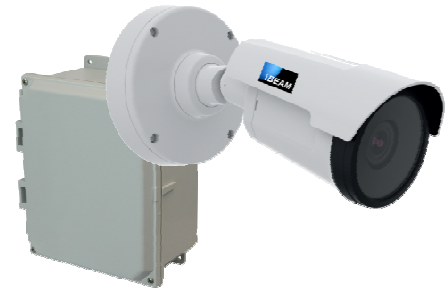

# iBEAM CONSTRUCTION CAMERAS

## iBEAM OnSite Fixed 4K™

### HD STREAMING VIDEO

The iBEAM OnSite Fixed 4K camera system combines live video and time-lapse photo archiving in one easy-to-use solution.

-  Live streaming video from your job site
-  109° super wide-angle view
-  Online photo album (8.3 megapixel photos)
-  4K Ultra HD time-lapse movies
-  Cellular communication included

#### What's Included:

- 8.3 megapixel streaming camera in outdoor-rated enclosure
- 109° super wide-angle lens
- 4G cellular modem with high gain antennas and 120V AC power supply
- All-weather modem/power enclosure
- RJ-45 Ethernet port
- Pole/ Wall mounting brackets
- iBEAM Lifetime Warranty