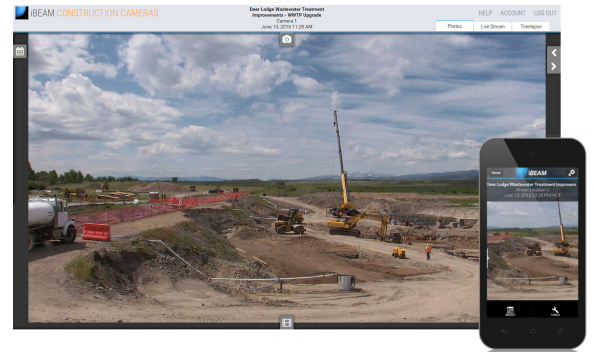

iBEAM OnSite Fixed 4K™

HD STREAMING VIDEO

The iBEAM OnSite Fixed 4K camera system combines live video and time-lapse photo archiving in one easy-to-use solution.

- ▶ Live streaming HD video from your job site
- ✓ 109° super wide-angle view
- 📅 Online photo album (8.3 megapixel photos)
- 🎞️ 4K Ultra HD time-lapse movies
- 📶 Cellular communication included

You provide power, or select an iBEAM solar or rechargeable 12V power kit. Camera can also be connected to your job site's network via Cat 5e cable or wireless bridge.

Call an iBEAM Camera Specialist at **1.800.403.0688** to get started.

What's Included:

- 8.3 megapixel streaming camera in outdoor-rated enclosure
- 109° super wide-angle lens
- 4G cellular modem with high gain antennas and 120V AC power supply
- All-weather modem/power enclosure
- RJ-45 Ethernet port
- Pole/ Wall mounting brackets
- iBEAM Lifetime Warranty