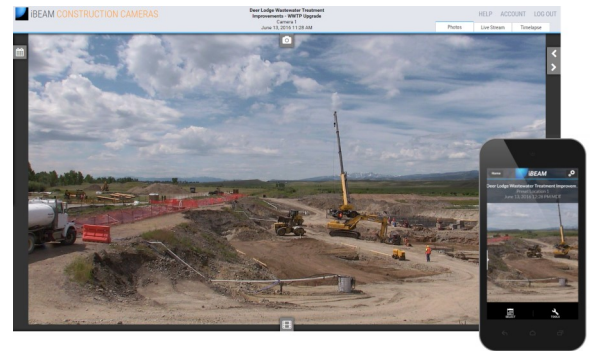

iBEAM CONSTRUCTION CAMERAS

Connecting you to your projects

iBEAM OnSite Fixed 4K™ HD STREAMING VIDEO

The iBEAM OnSite Fixed 4K camera system combines live video and time-lapse photo archiving in one easy-to-use solution.

- ▶ Live streaming HD video from your job site
- ✓ 109° super wide-angle view
- 📅 Online photo album (8.3 megapixel photos)
- 🎞️ 4K Ultra HD time-lapse movies
- 📶 Cellular communication included

You provide power, or select an iBEAM solar or rechargeable 12V power kit. If a non-cellular connection is preferred, camera can also connect to your job site's network.

Call an iBEAM Camera Specialist at **1.800.403.0688** to get started.

What's Included:

- 8.3 megapixel streaming camera in outdoor-rated enclosure
- 109° super wide-angle lens
- 4G cellular modem with high gain antennas and 120V AC power supply
- All-weather modem/power enclosure
- RJ-45 Ethernet port
- Pole/ Wall mounting brackets
- iBEAM Lifetime Warranty

ANGLE OF VIEW ESTIMATOR

109° horizontal viewing angle

Max 288' of horizontal view for every 100' of distance from the project

57° vertical viewing angle

Max 152' of vertical view for every 100' of distance from the project