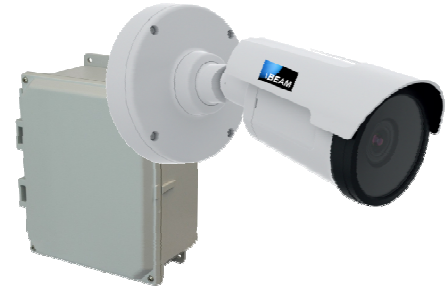

iBEAM OnSite Fixed 4K™

HD STREAMING VIDEO

The iBEAM OnSite Fixed 4K camera system combines live video and time-lapse photo archiving in one easy-to-use solution.

- ▶ Live streaming HD video from your job site
- ✓ 109° super wide-angle view
- 📅 Online photo album (8.3 megapixel photos)
- 🎞️ 4K Ultra HD time-lapse movies
- 📶 Cellular communication included

You provide power, or select an iBEAM solar or rechargeable 12V power kit. Camera can also be connected to your job site's network via Cat 5e cable or wireless bridge.

Call an iBEAM Camera Specialist at **1.800.403.0688** to get started.

What's Included:

- 8.3 megapixel streaming camera in outdoor-rated enclosure
- 109° super wide-angle lens
- 4G cellular modem with high gain antennas and 120V AC power supply
- All-weather modem/power enclosure
- RJ-45 Ethernet port
- Pole/ Wall mounting brackets
- iBEAM Lifetime Warranty

The iBEAM OnSite Fixed 4K camera system includes an 8.3 megapixel live streaming camera in an out-door-rated enclosure, 4G cellular modem with high-gain antenna and 120V power supply in all-weather enclosure and wall/pole mounting brackets.