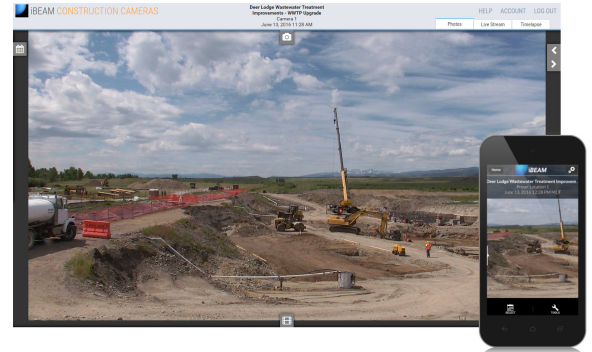

iBEAM OnSite Fixed 4K™

HD STREAMING VIDEO

The iBEAM OnSite Fixed 4K camera system combines live video and time-lapse photo archiving in one easy-to-use solution.

-  Live streaming HD video from your job site
-  109° super wide-angle view
-  Online photo album (8.3 megapixel photos)
-  4K Ultra HD time-lapse movies
-  Cellular communication included

You provide power, or select an iBEAM solar or rechargeable 12V power kit. Camera can also be connected to your job site's network via Cat 5e cable or wireless bridge.

Call an iBEAM Camera Specialist at **1.800.403.0688** to get started.