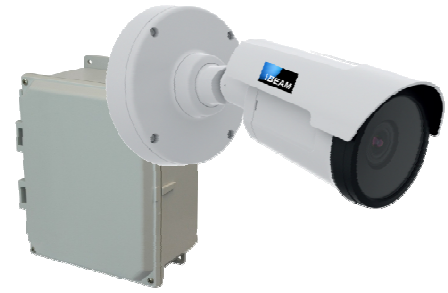

iBEAM OnSite Fixed 4K™

HD STREAMING VIDEO

The iBEAM OnSite Fixed 4K camera system combines live video and time-lapse photo archiving in one easy-to-use solution.

-  Live streaming HD video from your job site
-  109° super wide-angle view
-  Online photo album (8.3 megapixel photos)
-  4K Ultra HD time-lapse movies
-  Cellular communication included

You provide power, or select an iBEAM solar or rechargeable 12V power kit. Camera can also be connected to your job site's network via Cat 5e cable or wireless bridge.

Call an iBEAM Camera Specialist at **1.800.403.0688** to get started.

What's Included:

- 8.3 megapixel streaming camera in outdoor-rated enclosure
- 109° super wide-angle lens
- 4G cellular modem with high gain antennas and 120V AC power supply
- All-weather modem/power enclosure
- RJ-45 Ethernet port
- Pole/ Wall mounting brackets
- iBEAM Lifetime Warranty

iBEAM OnSite Fixed 4K™ SPECIFICATIONS

The iBEAM OnSite Fixed 4K camera system includes an 8.3 megapixel live streaming camera in an outdoor-rated enclosure, 4G cellular modem with high-gain antenna and 120V power supply in all-weather enclosure and wall/pole mounting brackets.