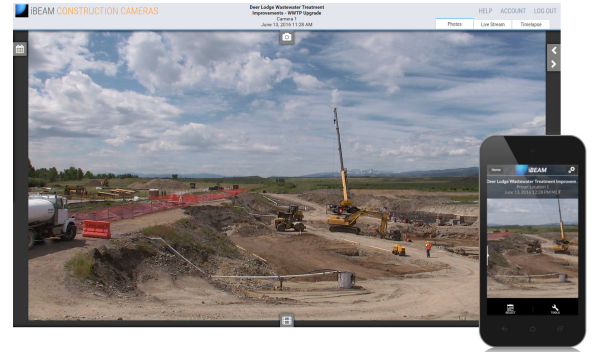

iBEAM CONSTRUCTION CAMERAS

iBEAM OnSite Fixed 4K™

HD STREAMING VIDEO

The iBEAM OnSite Fixed 4K camera system combines live video and time-lapse photo archiving in one easy-to-use solution.

- Live streaming video from your job site
- 109° super wide-angle view
- Online photo album (8.3 megapixel photos)
- 4K Ultra HD time-lapse movies
- Cellular communication included

You provide power, or select an iBEAM solar or rechargeable 12V power kit. Camera can also be connected to your job site's network via Cat 5e cable or wireless bridge.

Call an iBEAM Camera Specialist at **1.800.403.0688** to get started.

What's Included:

- 8.3 megapixel streaming camera in outdoor-rated enclosure
- 109° super wide-angle lens
- 4G cellular modem with high gain antennas and 120V AC power supply
- All-weather modem/power enclosure
- RJ-45 Ethernet port
- Pole/ Wall mounting brackets
- iBEAM Lifetime Warranty

Hosting Package Includes:

- Web-based Camera Console with
  - Online photo album with digital pan-tilt-zoom
  - On-demand and downloadable time-lapse movies
  - Live video stream
- Photos saved every 10 minutes, 6:00 a.m. to 6:00 p.m.
- Embeddable Most Recent Photo for your web site
- Embeddable live video stream for your website
- Post-processed and edited 4K UltraHD time-lapse movie at end of project
- Cellular data service
- **You hold copyrights to all photos and movies**

Optional Items:

- 802.11N long-range wireless bridge
- Solar power kit
- Non-penetrating roof mount

Custom Hosting Services:

- Custom archiving schedule/24-hour photo archiving

Call for a custom price quote.

800.403.0688

www.ibeamsystems.com