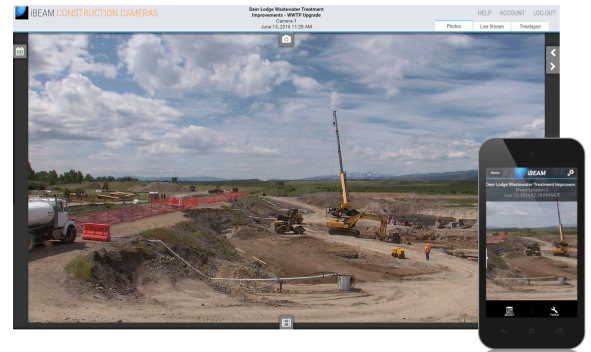

iBEAM OnSite PTZ 4K™

8.3 MEGAPIXEL STREAMING JOB SITE CAMERA WITH PAN-TILT-ZOOM

The iBEAM OnSite PTZ 4K camera gives you the most popular features of construction cameras in one package:

-  Live streaming HD video from your job site
-  Remote-controllable pan-tilt-zoom
-  360° view
-  12x optical zoom
-  Online photo album
-  4K UltraHD time-lapse movies
-  Photos and movies of multiple views
-  Cellular communication included

You provide 120V AC power. Camera can connect to your job site's network via Cat 5e cable or wireless bridge.

Call an iBEAM Camera Specialist at **1.800.403.0688** to get started.

This is a **real pan-tilt-zoom camera** that allows you to remote-control the camera to focus on what's important to you.

What's Included:

- 8.3 megapixel streaming camera with remote pan, tilt and 12x optical zoom
- Outdoor-rated enclosure with Super Dry defogging
- 4G cellular modem with high gain antennas and 120V AC power supply
- All-weather modem/power enclosure
- RJ-45 Ethernet port
- Pole/ wall mounting brackets