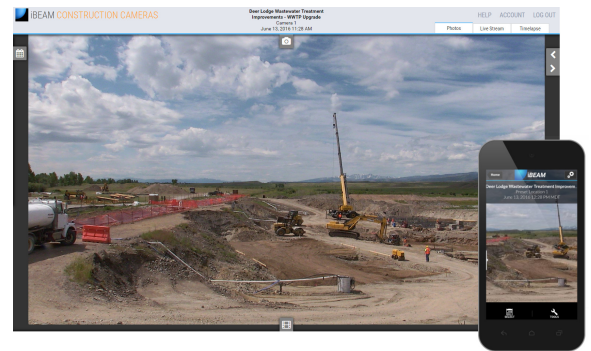

iBEAM OnSite PTZ 4K™

8.3 MEGAPIXEL STREAMING JOB SITE CAMERA WITH PAN-TILT-ZOOM

The iBEAM OnSite PTZ 4K camera gives you the most popular features of construction cameras in one package:

- Live streaming HD video from your job site
- Remote-controllable pan-tilt-zoom
- 360° view
- 12x optical zoom
- Online photo album
- 4K UltraHD time-lapse movies
- Photos and movies of multiple views
- Cellular communication included

You provide 120V AC power or use an iBEAM solar kit. Camera can connect to your job site's network via Cat 5e cable or wireless bridge.

Call an iBEAM Camera Specialist at **1.800.403.0688** to get started.

This is a **real pan-tilt-zoom camera** that allows you to remote-control the camera to focus on what's important to you.

What's Included:

- 8.3 megapixel streaming camera with remote pan, tilt and 12x optical zoom
- Outdoor-rated enclosure with Super Dry defogging
- 4G cellular modem with high gain antennas and 120V AC power supply
- All-weather modem/power enclosure
- RJ-45 Ethernet port
- Pole/ wall mounting brackets
- iBEAM Lifetime Warranty