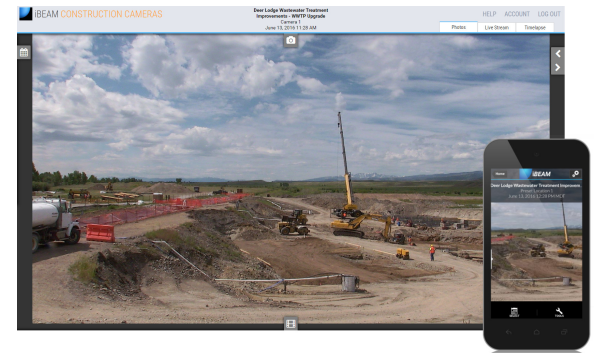

iBEAM OnSite PTZ™ HD STREAMING VIDEO WITH PAN-TILT-ZOOM

The iBEAM OnSite PTZ camera gives you the most popular features of construction cameras in one package:

- ▶ Live streaming HD video from your job site
- ⊕ Remote-controllable pan-tilt-zoom
- ↻ 360° view
- 🔍 20x optical zoom
- 📅 Online photo album
- 🎞️ 1080p HD time-lapse movies
- 🖼️ Photos and movies of multiple views
- 📶 Cellular communication included

You provide power or add an iBEAM solar power kit. Camera can also be connected to your job site's network via Cat 5e cable or wireless bridge.

Call an iBEAM Camera Specialist at **1.800.403.0688** to get started.

This is a **real pan-tilt-zoom camera** that allows you to remote-control the camera to focus on what's important to you.

What's Included:

- 2.1 megapixel streaming camera with remote pan, tilt and 20x optical zoom
- 4G cellular modem and high gain antennas
- Outdoor-rated enclosure with heater/cooling
- RJ-45 Ethernet port
- 120V AC power supply
- Pole/ wall mounting brackets

Hosting Package Includes:

- Web-based Camera Console with
 - Online photo album with digital pan-tilt-zoom
 - On-demand and downloadable time-lapse movies
 - Live video stream with pan-tilt-zoom control
 - Photos saved every 10 minutes, 6:00 a.m. to 6:00 p.m.
 - Embeddable Most Recent Photo for your web site
 - Embeddable live video stream for your website
 - Post-processed and edited start-to-finish 1080p HD time-lapse movie at end of project
 - Cellular data service
- You hold copyrights to all photos and movies**