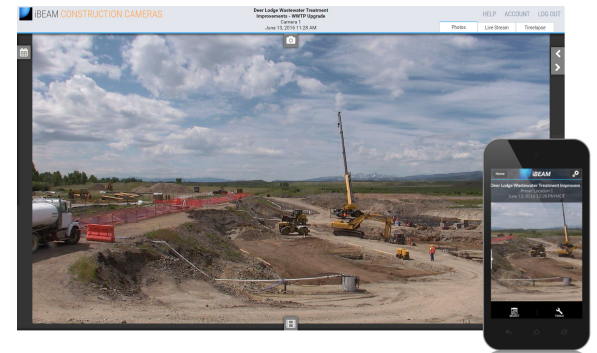

### HD STREAMING VIDEO WITH PAN-TILT-ZOOM

The iBEAM OnSite PTZ camera gives you the most popular features of construction cameras in one package:

- ▶ Live streaming video from your job site
- ⊕ Remote-controllable pan-tilt-zoom
- ↻ 360° view
- 🔍 20x optical zoom
- 📅 Online photo album
- 🎞️ 1080p HD time-lapse movies
- 🖼️ Photos and movies of multiple views
- 📶 Cellular communication included

You provide power or add an iBEAM solar power kit. Camera can also be connected to your job site's network via Cat 5e cable or wireless bridge.

Call an iBEAM Camera Specialist at **1.800.403.0688** to get started.

This is a **real pan-tilt-zoom camera** that allows you to remote-control the camera to focus on what's important to you.