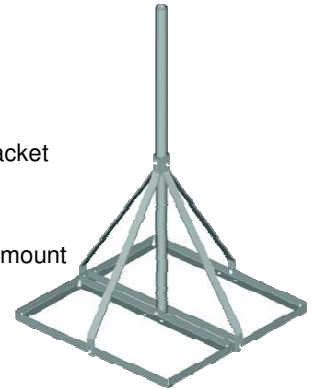

The iBEAM Time-Lapse Pro camera system includes a 24 megapixel camera in an outdoor-rated enclosure, wall/pole mounting bracket, and cellular modem with high-gain antenna.

CAMERA SPECIFICATIONS

Focus	Auto-Focus, Auto Exposure (Up to 10s)
Focal Length	Standard Wide-angle Lens: 18-55 mm Optional Wider-angle Lens: 10-18 mm
Camera Type	Digital Single Lens Reflex (DSLR)
Sensor Size	24 megapixels APS-C (22.3mm x 14.9mm)

HOSTING SERVICES SPECIFICATIONS

Photo Archive	
Photo size Aspect ratio (Optional)	8.3 megapixels 16:9 (widescreen)
(Optional)	15 or 20.2 megapixels 16:9 (widescreen)
(Optional)	18 or 24 megapixels 4:3 (full screen)
On-Demand Time-lapse Movies	
Resolution	4K UltraHD, 1080p HD, 720p HD
Format	mp4
Customization	Date/time range, resolution, speed, time stamps
Downloadable	Yes
Access Control	Restricted to authorized users or open access Unlimited user accounts
Notifications	Power loss notification by email
Operating System/ Browser	Windows and Mac OS, Android, iOS Internet Explorer 9+, Chrome, Firefox, Safari
Cellular Data Service	Verizon or AT&T 4G LTE

PHYSICAL SPECIFICATIONS

Enclosure Size (H x W x L)	7" x 5" x 21.5"
Enclosure Type	Extruded Aluminum Outdoor Forward opening lid Lockable
Mounting	Wall mount Pole mount adapter included (for poles 1.5" to 8" diameter)
Operating Temperature	-4F to 140°F
Certifications	NEMA 3R
Weight	12 pounds
Power	120V AC (20W power consumption)
Communication	Cellular (Verizon or AT&T) Broadband/RJ-45 connection included 802.11n wireless (optional)

Wall/pole mount bracket (included)

Non-penetrating roof mount (optional)

FIELD OF VIEW ESTIMATOR

Standard Wide-angle Lens (28 mm)

65.5° horizontal viewing angle
127' of horizontal view for every 100' of distance from the project