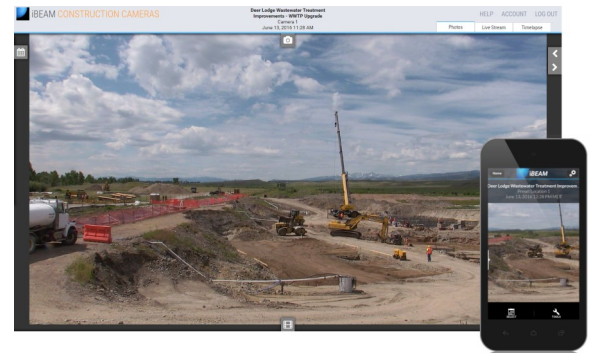

iBEAM OnSite Fixed 4K™ HD STREAMING VIDEO

The iBEAM OnSite Fixed 4K camera system combines live video and time-lapse photo archiving in one easy-to-use solution.

- ▶ Live streaming HD video from your job site
- ✓ 109° super wide-angle view
- 📅 Online photo album (8.3 megapixel photos)
- 🎬 4K Ultra HD time-lapse movies
- 📶 Cellular communication included

You provide power, or select an iBEAM solar or rechargeable 12V power kit. If a non-cellular connection is preferred, camera can also connect to your job site's network.

Call our team of camera specialists at **1.800.403.0688** to get started.

Max 288' of horizontal view for every 100' of distance from the project

57° vertical viewing angle

Max 152' of vertical view for every 100' of distance from the project

See the OnSite Fixed 4K live:
<https://www.ibeamsystems.com/onsitefixed.html>