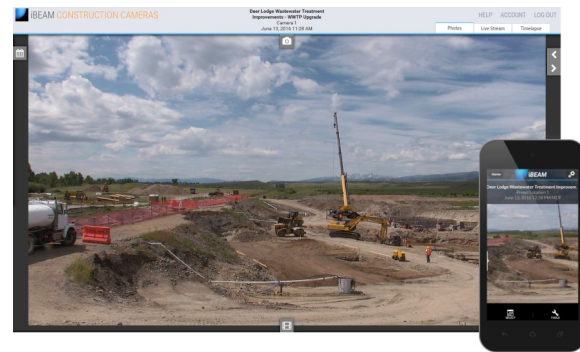

HOSTING SERVICES SPECIFICATIONS

Live Streaming Video Size Max. simultaneous viewers Restrictions	Up to 3840 x 2160 (Network) | Up to 1080HD (Cellular) 20 View restriction/PTZ control restriction
Photo Archive Photo size Aspect ratio	3820 x 2160 (8.3 megapixels) 16:9 (widescreen)
On-Demand Time-lapse Movies Resolution Format Customization Downloadable	4K Ultra HD, 1080p HD, 720p HD mp4 Date/time range, resolution, speed, time stamps Yes
Access Control	Restricted to authorized users or open access Unlimited user accounts Live Video, Time-lapse Movie access restriction
Operating System/Browser	Windows, Mac OS, Android, iOS Internet Explorer 9+, Chrome, Firefox, Safari
Cellular Data Service	Verizon or AT&T 4G LTE, 5GB /month

PHYSICAL SPECIFICATIONS

Camera Size	10 13/16" x 6 1/2" x 6 1/2"
Communication Enclosure Size	10" x 8" x 5"
Power	120 V AC, 28W
Operating temperature	-4°F to 122°F
Mounting	Wall mount Pole mount adapter included (for poles 1.5" to 8" diameter)
Communication	Verizon or AT&T cellular

iBEAM OnSite PTZ 4K™ SPECIFICATIONS

The iBEAM OnSite PTZ 4K camera system includes an 8.3 megapixel live streaming PTZ camera in an outdoor-rated enclosure with Speed Dry defogging, 4G cellular modem with high-gain antenna and 120V power supply in all-weather enclosure and wall/pole mounting bracket.

See the OnSite PTZ 4K live:
www.ibeamsystems.com/onsiteptz.html

800.403.0688

www.ibeamsystems.com